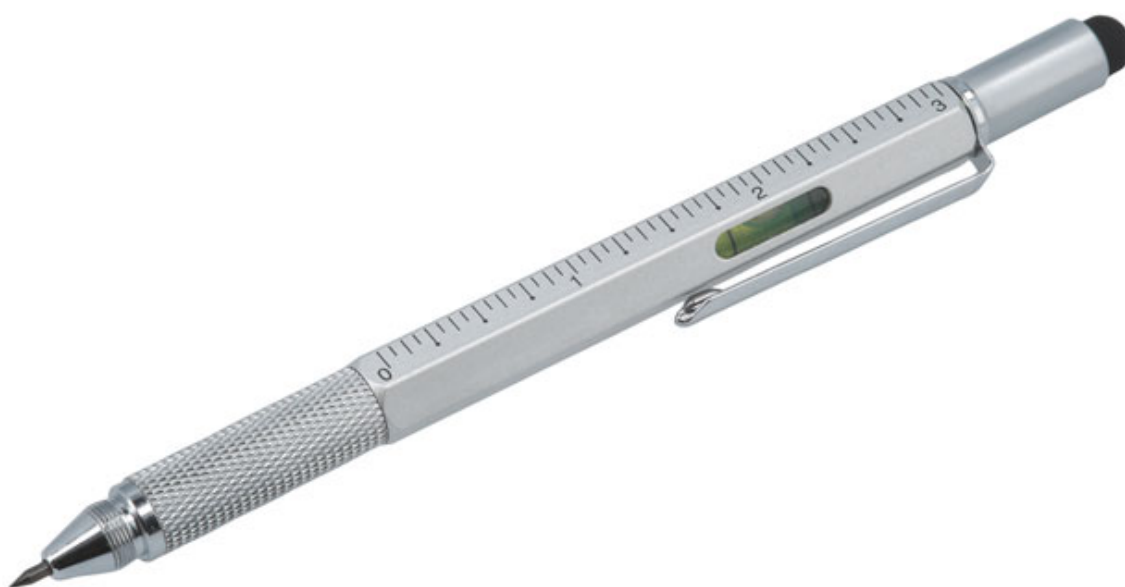

Pro-Etch Scriber Multi Tool 5-in-1

A multifunctional compact scriber tool, with a pen-style design, that features a retractable super-fine tungsten carbide tip for precise marking. It also features a touch screen stylus, a spirit level and rule, together with a dual sided precision screwdriver and a convenient pocket clip.

Additional Information

- Retractable twist action tungsten carbide tip for scribing hard materials including glass, metal and ceramics etc.
- Touch screen stylus for use on mobile devices and tablets.
- Double ended flat and Phillips precision screwdriver.
- Built in spirit level with dual rule for checking and measuring of surfaces.
- Aluminium and steel construction. Size: 12mm (Dia) x 148mm (L).